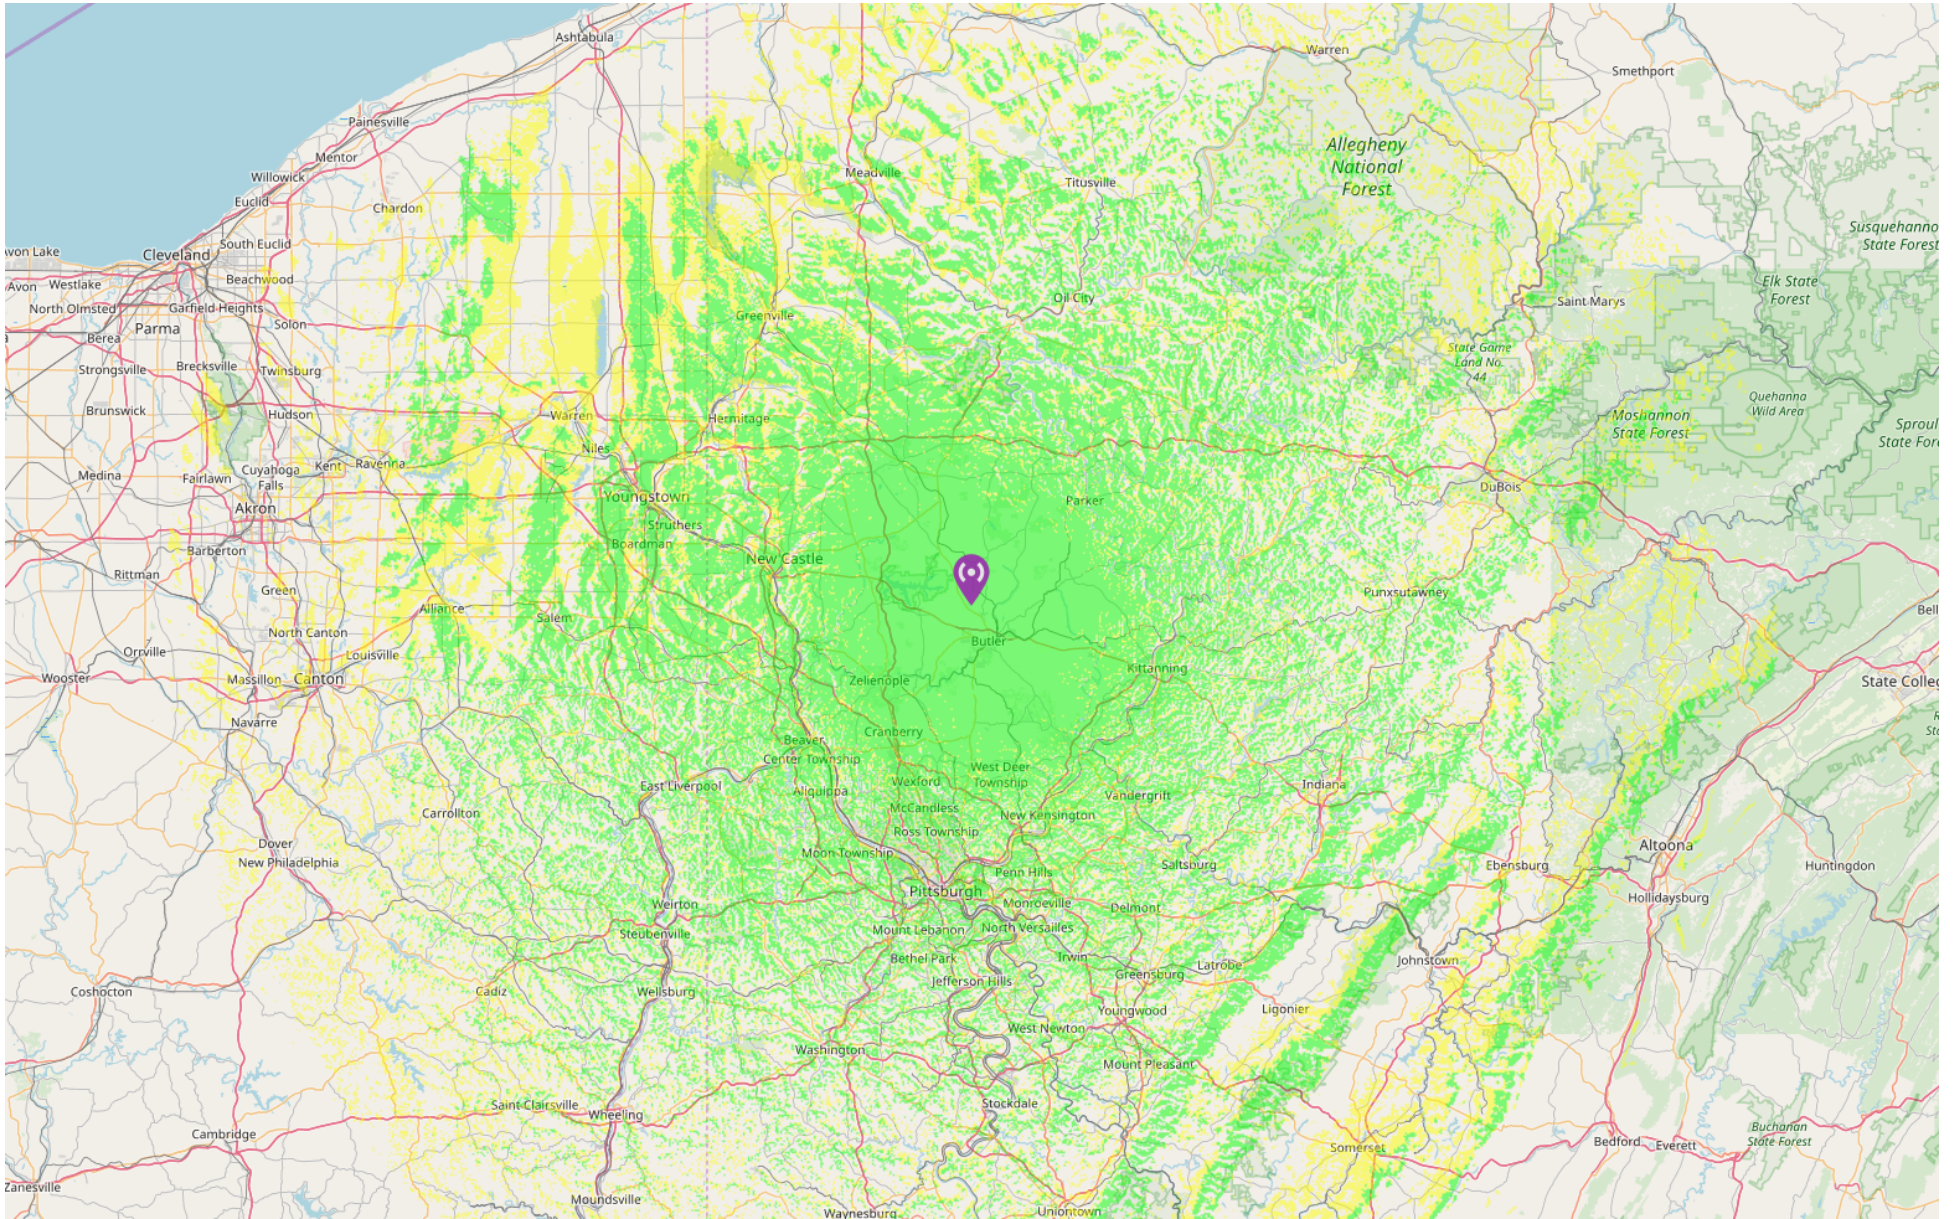

W3UDX C4FM coverage map:

Green area is best, Yellow area is maybe.